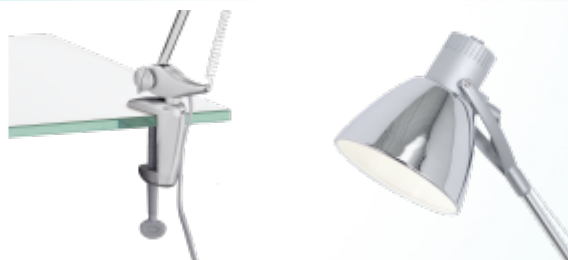

82939

TIME

General Information

Article:	82939
Lighting Type:	table luminaire
Collection:	Basic - shelf
EAN Code:	9002759829391

Dimensions

Depth:	820 mm
Base Ø:	195 mm
Weight:	3.12 kg

Illuminant

Socket:	E27
Illuminant:	E27
Delivery:	excl.
Max. Wattage:	1x 60W
Suitable for:	A++ - E

Material & Colour

Enclosure Material:	plastic, steel
Enclosure Colour:	silver, chrome

Functionality

Switch:	rocker
---------	--------

Technical Information

Protection Rating:	IP20
Protection Class:	2
Line Voltage:	230-240V,50/60Hz
Operation Voltage:	230-240V,50/60Hz